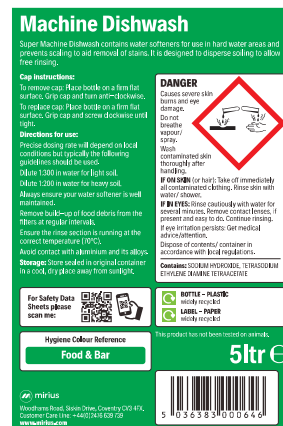

Machine Dishwash

Super Machine Dishwash contains water softeners for use in hard water areas and prevents scaling to aid removal of stains. It is designed to disperse soiling to allow free rinsing.

- Suitable for most dishwashing machines
- Removes & prevents the build-up of stains
- Suitable for most materials including ceramics, stainless steel, plastics & rubber

This product has not been tested on animals.

CONTAINS:

SODIUM HYDROXIDE, TETRASODIUM ETHYLENE DIAMINE TETRAACETATE

BIODEGRADABILITY:

All surfactants used in Super Professional products comply with the current European regulations concerning biodegradability & protection of the environment.

Scan Me

ORDER CODE(S):

C4 – 5ltr – 800-232-1122
C5 – 20ltr – 800-234-0396